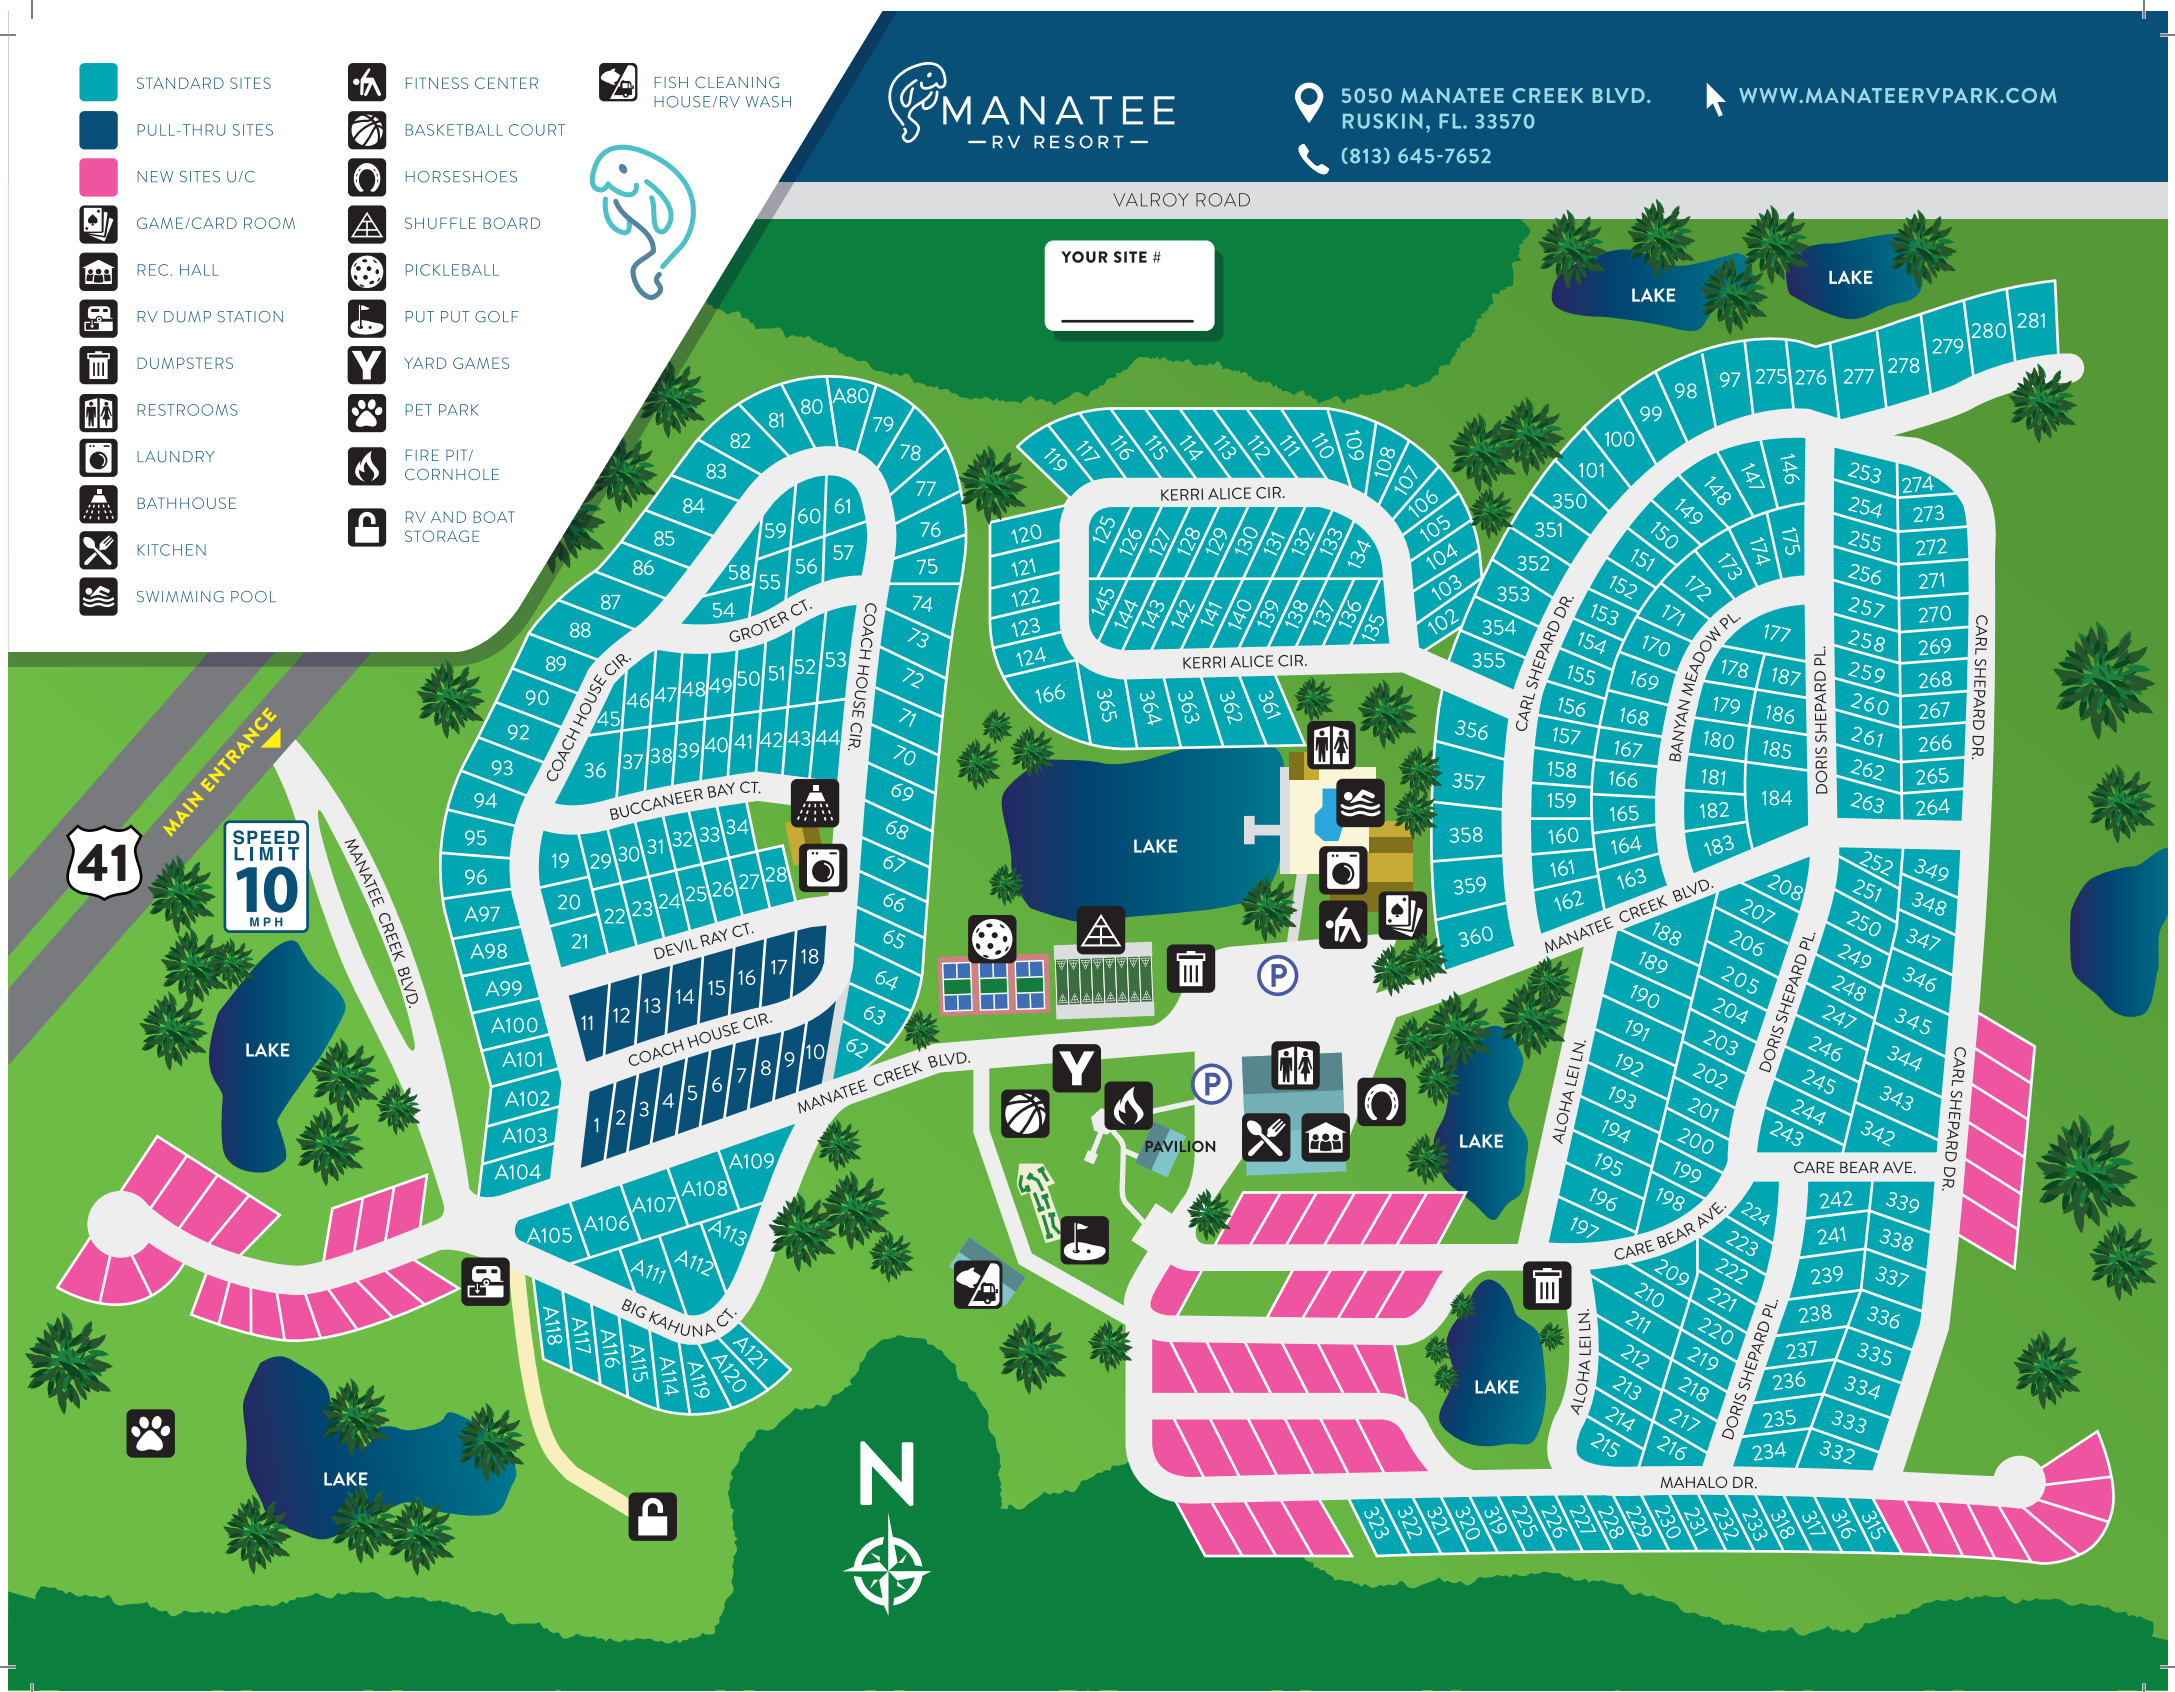

-  STANDARD SITES
-  PULL-THRU SITES
-  NEW SITES U/C
-  GAME/CARD ROOM
-  REC. HALL
-  RV DUMP STATION
-  DUMPSTERS
-  RESTROOMS
-  LAUNDRY
-  BATHHOUSE
-  KITCHEN
-  SWIMMING POOL

-  FITNESS CENTER
-  BASKETBALL COURT
-  HORSESHOES
-  SHUFFLE BOARD
-  PICKLEBALL
-  PUT PUT GOLF
-  YARD GAMES
-  PET PARK
-  FIRE PIT/ CORNHOLE
-  RV AND BOAT STORAGE

-  FISH CLEANING HOUSE/RV WASH

MANATEE

— RV RESORT —

5050 MANATEE CREEK BLVD.
RUSKIN, FL. 33570
(813) 645-7652

WWW.MANATEERV.PARK.COM

VALROY ROAD

YOUR SITE #

41
SPEED LIMIT
10
MPH